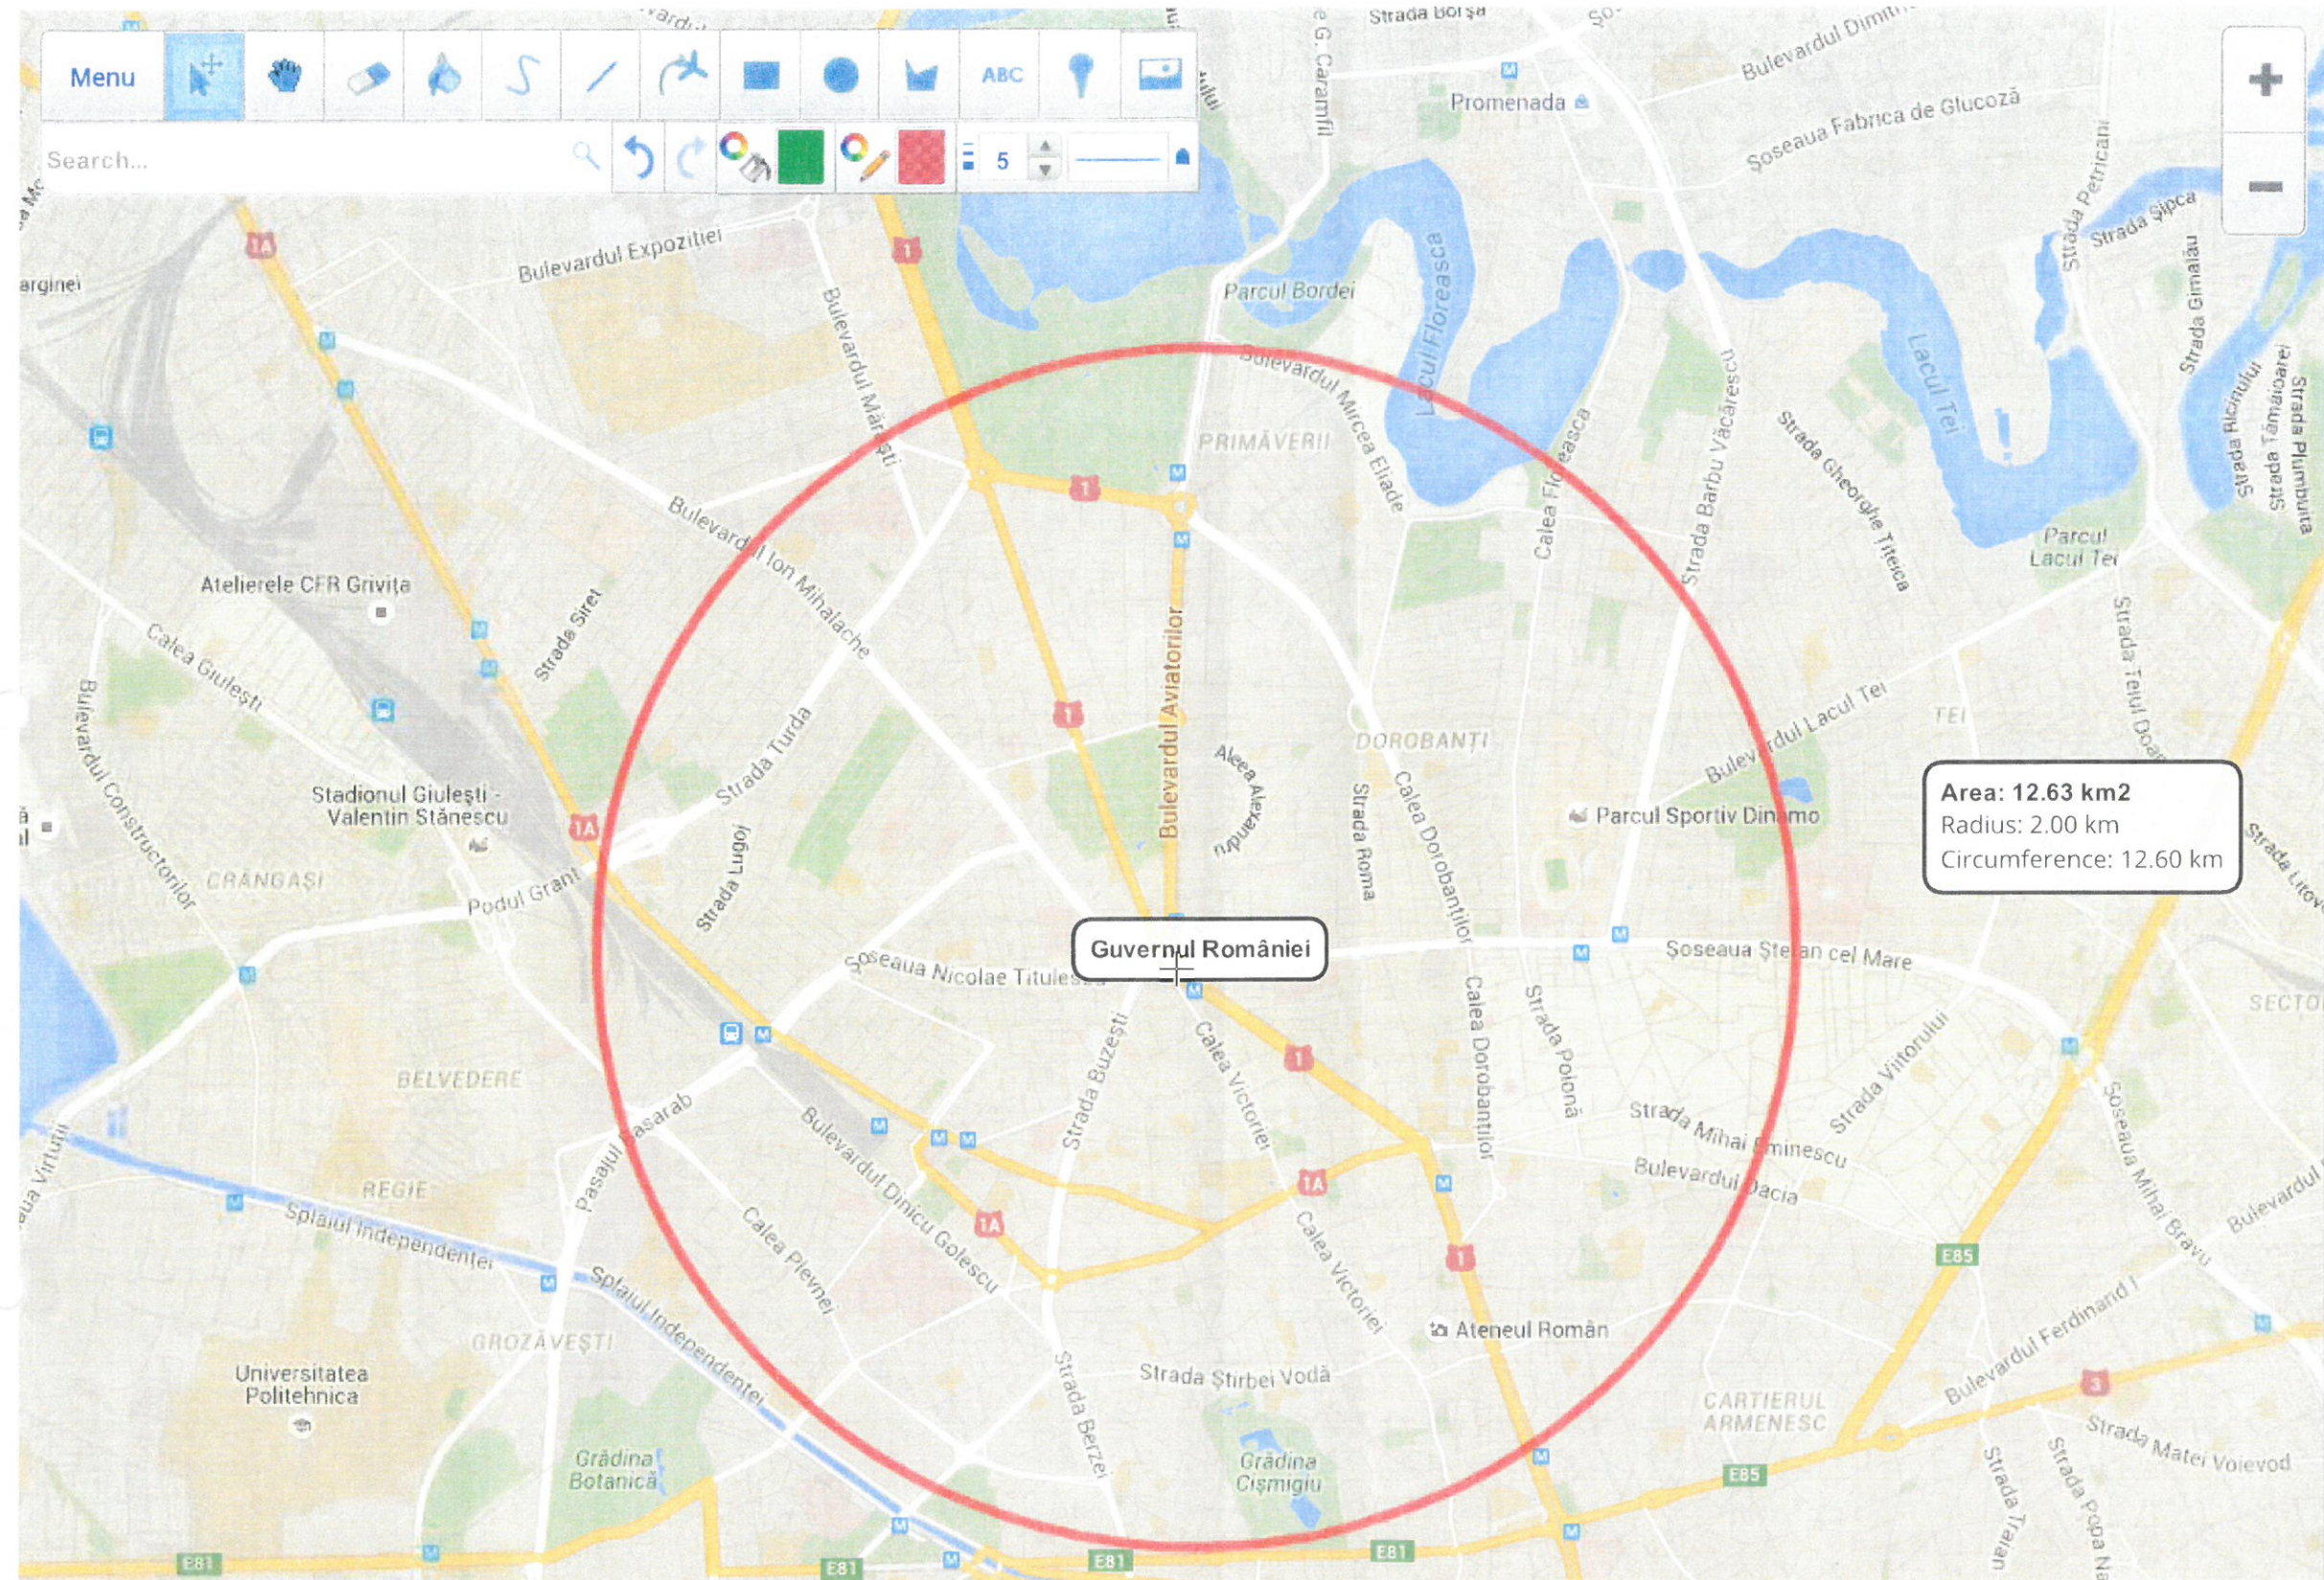

Menu

Search...

5

Area: 12.63 km²
 Radius: 2.00 km
 Circumference: 12.60 km

Guvernul României

GET EMBED

Google

- HYBRID
- ROAD
- SATELLITE
- TERRAIN

500 m

© 2015 Google
 © Scribble Maps